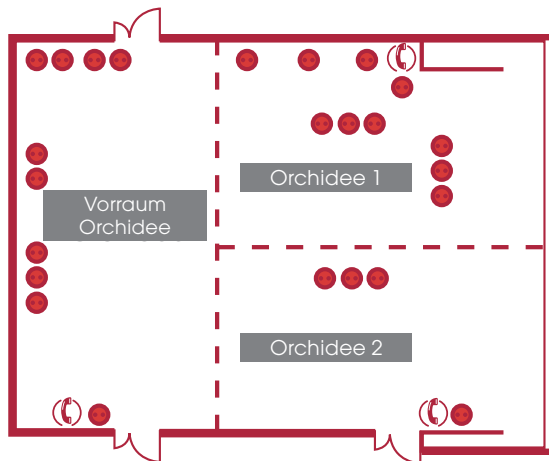

ACCOMMODATION

128 rooms, air-conditioning, telephone, desk, TV, radio alarm clock, hairdryer, make-up mirror, Wi-Fi.

RESTAURANT /HOTEL BAR

Restaurant, bar

FUNCTION ROOMS

The four function rooms of the Leonardo Hotel Mönchengladbach have a capacity for up to 120 people. Air-conditioned and equipped with Wi-Fi as well as with professional conference technology, the rooms provide an excellent venue for any kind of event. Thanks to the bright, naturally lit spaces and the flexible adjustment of the rooms, delegates have the possibility to fully concentrate.

Raum Room	L x B x H in m L x W x H in m	Fläche in qm Size in sqm	Tageslicht Daylight					
Orchidee (Vorraum)	3,8 x 12,1 x 2,9	46	-	-	-	-	-	-
Orchidee 1	10,3 x 6,7 x 2,9	69	•	30	30	30	50	36
Orchidee 2	10,3 x 5,4 x 2,9	56	•	25	25	20	40	24
Orchidee 1 + 2	10,3 x 12,1 x 2,9	125	•	50	50	50	80	60
Orchidee + Orchidee 1 + 2	14,1 x 12,1 x 2,9	172	•	70	70	110	120	100
Salon 1	7,4 x 4 x 2,9	30	•	16	-	15	20	-
Salon 2	7,4 x 7,2 x 2,9	41	•	16	-	15	25	-
Salon 1 + 2	7,4 x 11,2 x 2,9	71	•	20	-	20	35	30